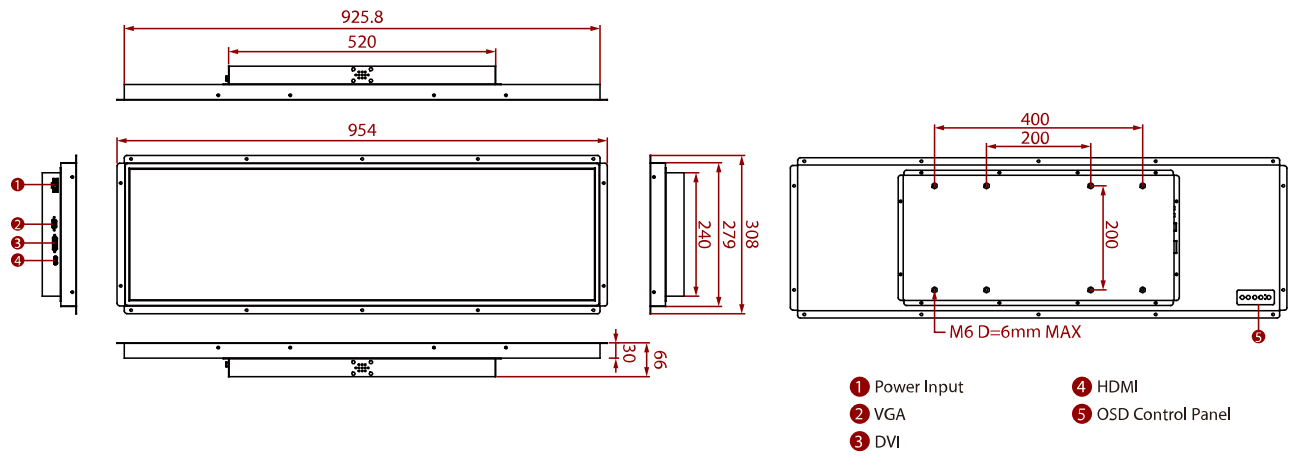

W38L100-OFA1

38" Open Frame Bar Type Display

KEY FEATURES

- 38", 1920 x 540
- Front IP54 waterproof and dustproof
- HDMI, VGA, DVI
- Open frame
- VESA mount

SPECIFICATIONS

Display			
Resolution	1920x540	Size	37.0 inches
Contrast Ratio	4000:1	Panel Brightness	1000 nits
Display Color	1073.7M Colors	View Angles	89,89,89,89
Touch / Glass	Protection Glass		
Environment			
Operating Humidity	10% to 90% (non-condensing)	Operating Temperature	0~50°C
Storage Temperature	-10~60°C		
Certification			
Certification	CE, FCC		
IO Ports			
USB Port	1 x USB for Touch Screen	Video	1 x VGA 1 x HDMI (Optional) 1 x DVI (Optional)
Audio	Audio line in (3.5mm) + 2 x Speaker (Optional)		
Mechanical			
Dimension	954 x 308 x 66 mm	Mounting	VESA Mount
Enclosure	Metal	Cooling System	Fanless Design
Accessory			
Accessory	1 x VGA cable 1 x HDMI cable 100~240V AC to DC Adapter Power Cord Manual VESA screws(Varies by product)	Optional Accessory	Remote Controller (Optional,Varies by product)
Power			
Power Rating	12V DC input		

DIMENSIONS UNIT:MM

NOTE

1. This is a simplified drawing and some components are not marked in detail.
2. Please contact our sales representative if you need further product information.
3. All specifications are subject to change without prior notice.
4. The product shown in this datasheet is a standard model. For diagrams that contain customized or optional I/O, please contact the Winmate Sales Team for more information.